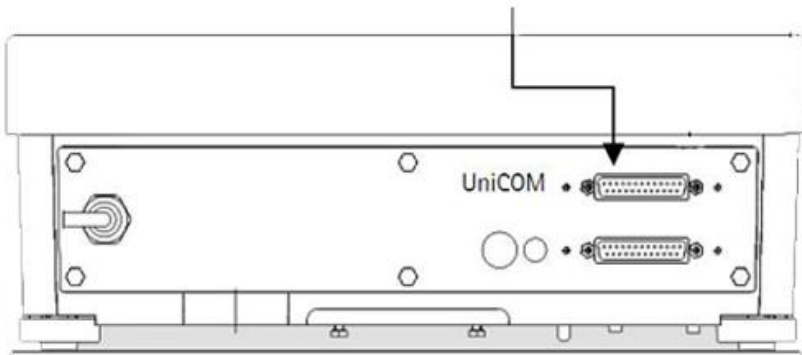

Minebea Signum YDO01SW-485/422, UNICOM - Interface Modules RS485/422

Minebea Signum YDO01SW-485/422, UNICOM - Interface Modules RS485/422

RS-485/422

Minebea
intec
The true measure

Manufacture: Minebea Intec

SKU: YDO01SW485

Weight: 1.00 lb

Free Ground Shipping within
the 48 continental US States

Please Call (800)832-0055

Features

Minebea Signum YDO01SW-485/422, UNICOM - Interface Modules RS485/422

Accessories

Contact US