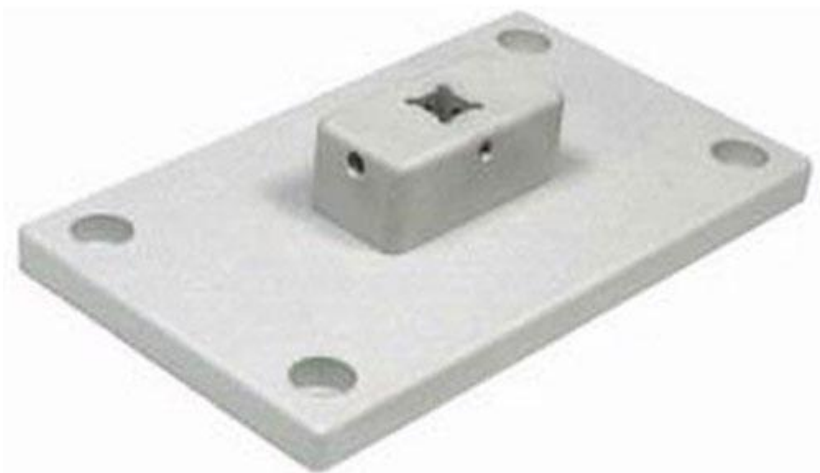

## Mark-10 AC1010 STE Mounting Kit

**MARK-10®**

Manufacture: Mark 10

SKU: AC1010

Weight: 3.00 lb

Free Ground Shipping within  
the 48 continental US States

Please Call (800)832-0055

### Features

Table top mounting kit for Mark-10 STE 200/400 sensors