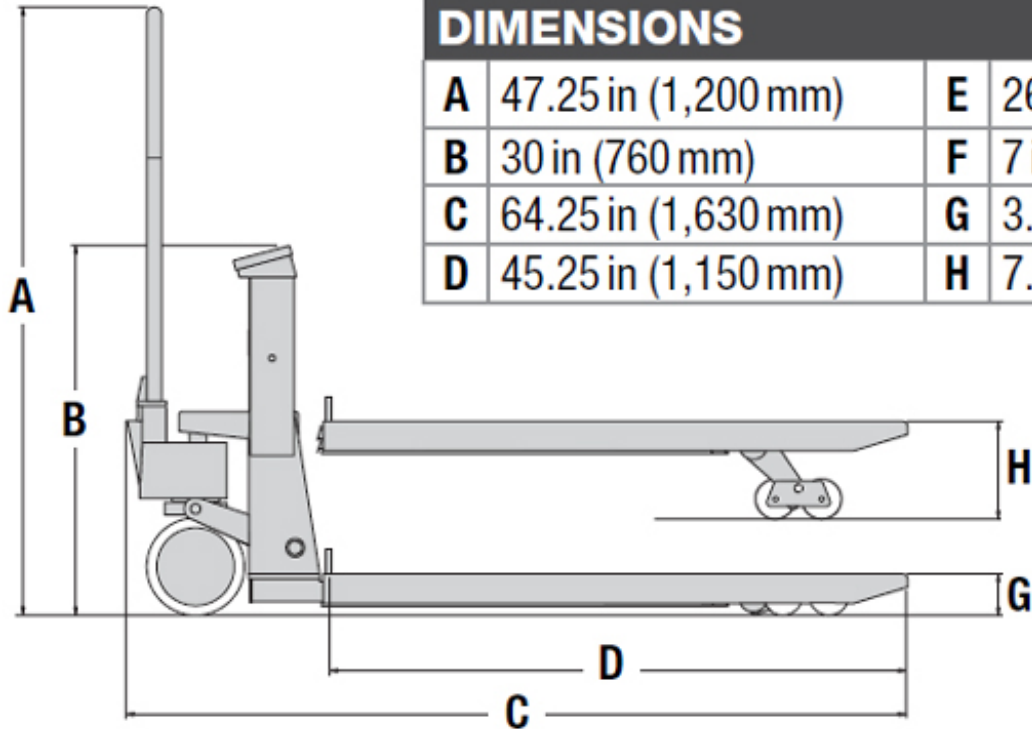

Specifications

	RL-HPJ 183592
Capacity x Readability	5000 x 1 lb
Accuracy	± 0.1% of the maximum capacity
Units	lb/kg
Fork Dimensions	48.75 in x 26.75 in x 3.25 in (1240 mm x 680 mm x 85 mm)

Accessories

Optional Accessories

[More Images](#)

DIMENSIONS

A	47.25 in (1,200 mm)	E	26.75 in (680 mm)
B	30 in (760 mm)	F	7 in (180 mm)
C	64.25 in (1,630 mm)	G	3.375 in (85 mm)
D	45.25 in (1,150 mm)	H	7.75 in (200 mm)

[Contact US](#)

[718-336-5900](tel:718-336-5900)