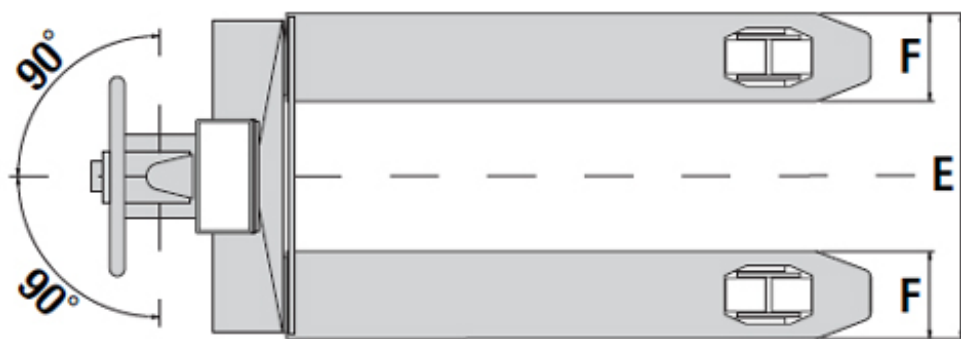

Specifications

	RL-HPJ 183592
Capacity x Readability	5000 x 1 lb
Accuracy	± 0.1% of the maximum capacity
Units	lb/kg
Fork Dimensions	48.75 in x 26.75 in x 3.25 in (1240 mm x 680 mm x 85 mm)

Accessories

Optional Accessories

[More Images](#)

DIMENSIONS

A	47.25 in (1,200 mm)	E	26.75 in (680 mm)
B	30 in (760 mm)	F	7 in (180 mm)
C	64.25 in (1,630 mm)	G	3.375 in (85 mm)
D	45.25 in (1,150 mm)	H	7.75 in (200 mm)

[Contact US](#)

[718-336-5900](tel:718-336-5900)