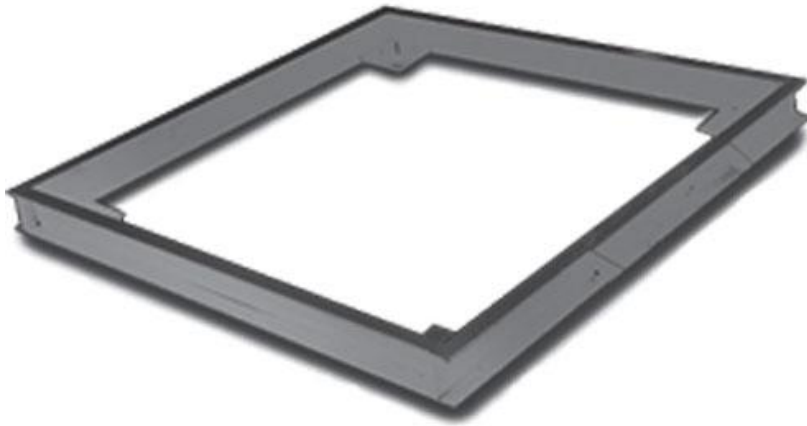

Rice Lake's Summit 3000 pit frames are used for pit installations of the Summit 3000 floor scale. When you need a scale installed for low profile with the existing deck, a Summit 3000 pit frame is available in a variety of sizes and surfaces, including Summit 3000 reputable hostile environment construction.

## Features

Rice Lake's Summit 3000 pit frames are used for pit installations of the Summit 3000 floor scale. When you need a scale installed for low profile with the existing deck, a Summit 3000 pit frame is available in a variety of sizes and surfaces, including Summit 3000 reputable hostile environment construction.