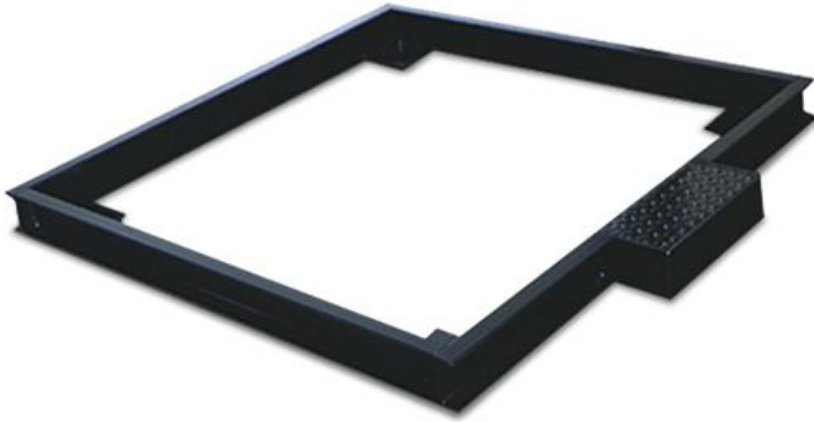

Rice Lake's RoughDeck® pit frames are used for pit installations of the RoughDeck floor scale. When you need a scale installed for low profile with the existing deck, a RoughDeck pit frame is available in a variety of sizes and surfaces, including RoughDeck's reputable hostile environment construction.

Manufacture: Rice Lake
SKU: 39611

Please Call
(800)832-0055

Features

Rice Lake's RoughDeck® pit frames are used for pit installations of the RoughDeck floor scale. When you need a scale installed for low profile with the existing deck, a RoughDeck pit frame is available in a variety of sizes and surfaces, including RoughDeck's reputable hostile environment construction.