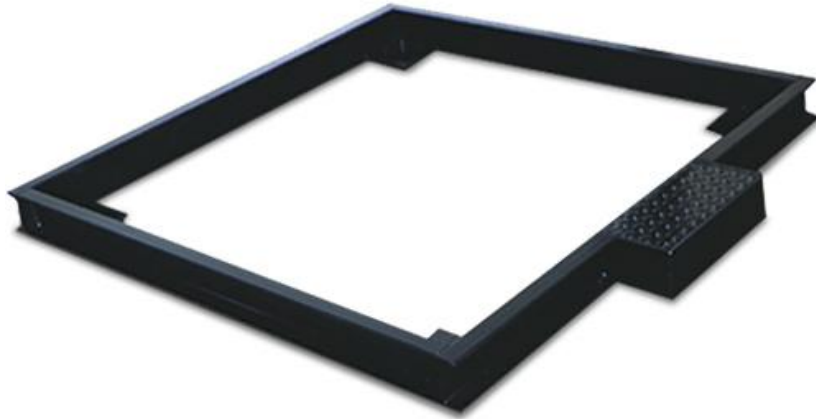

Rice Lake 39610 RoughDeck HP-H 4 ft x 6 ft Pit Frame (30,000lb)

Rice Lake's RoughDeck® pit frames are used for pit installations of the RoughDeck floor scale. When you need a scale installed for low profile with the existing deck, a RoughDeck pit frame is available in a variety of sizes and surfaces, including RoughDeck's reputable hostile environment construction.

Manufacture: Rice Lake
SKU: 39610

Please Call
(800)832-0055

Features

Rice Lake's RoughDeck® pit frames are used for pit installations of the RoughDeck floor scale. When you need a scale installed for low profile with the existing deck, a RoughDeck pit frame is available in a variety of sizes and surfaces, including RoughDeck's reputable hostile environment construction.