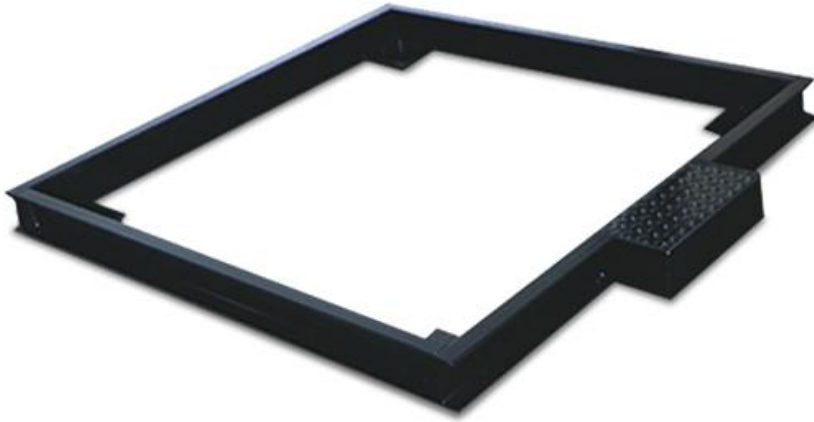

Rice Lake's RoughDeck® pit frames are used for pit installations of the RoughDeck floor scale. When you need a scale installed for low profile with the existing deck, a RoughDeck pit frame is available in a variety of sizes and surfaces, including RoughDeck's reputable hostile environment construction.

## Features

Rice Lake's RoughDeck® pit frames are used for pit installations of the RoughDeck floor scale. When you need a scale installed for low profile with the existing deck, a RoughDeck pit frame is available in a variety of sizes and surfaces, including RoughDeck's reputable hostile environment construction.