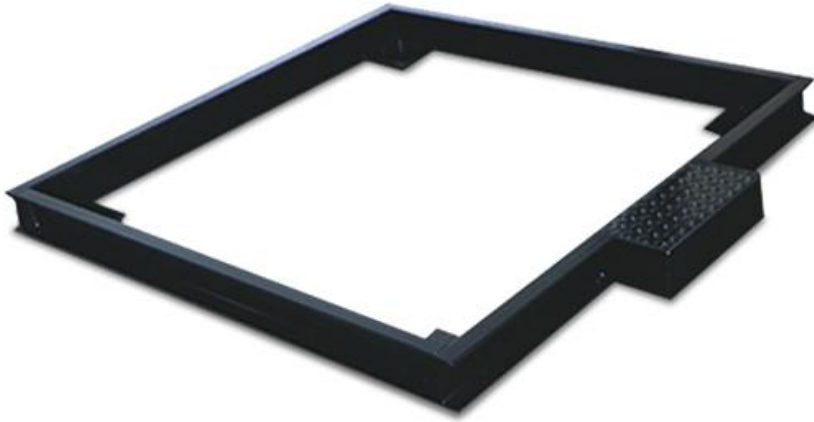

Rice Lake's RoughDeck® pit frames are used for pit installations of the RoughDeck floor scale. When you need a scale installed for low profile with the existing deck, a RoughDeck pit frame is available in a variety of sizes and surfaces, including RoughDeck's reputable hostile environment construction.

Manufacture: Rice Lake
SKU: 39599

Please Call
(800)832-0055

Features

Rice Lake's RoughDeck® pit frames are used for pit installations of the RoughDeck floor scale. When you need a scale installed for low profile with the existing deck, a RoughDeck pit frame is available in a variety of sizes and surfaces, including RoughDeck's reputable hostile environment construction.