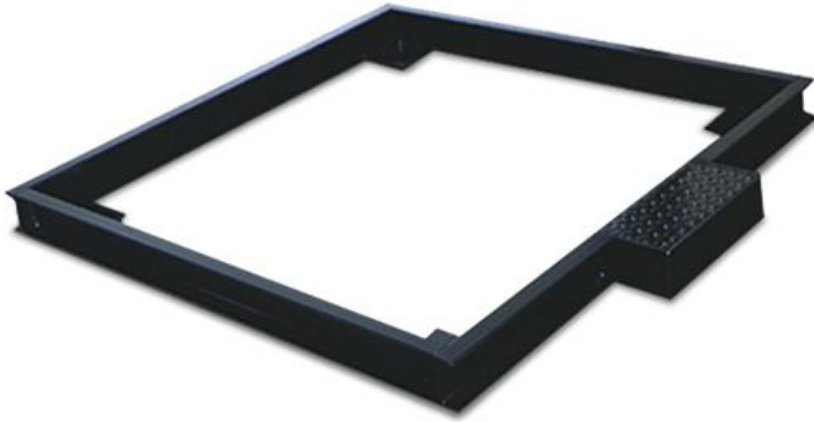

Rice Lake's RoughDeck® pit frames are used for pit installations of the RoughDeck floor scale. When you need a scale installed for low profile with the existing deck, a RoughDeck pit frame is available in a variety of sizes and surfaces, including RoughDeck's reputable hostile environment construction.

Manufacture: Rice Lake
SKU: 39596

Please Call
(800)832-0055

Features

Rice Lake's RoughDeck® pit frames are used for pit installations of the RoughDeck floor scale. When you need a scale installed for low profile with the existing deck, a RoughDeck pit frame is available in a variety of sizes and surfaces, including RoughDeck's reputable hostile environment construction.