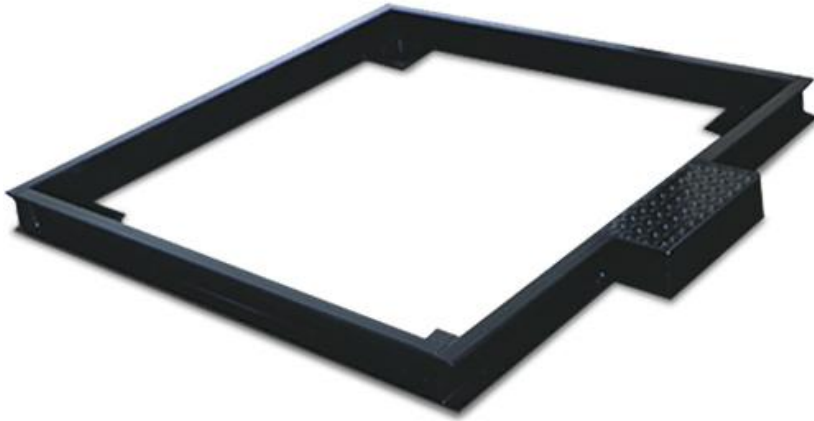

Rice Lake 18767 RoughDeck HP 4 ft x 6 ft Pit Frame (1,000lb - 10,000lb)

Rice Lake's RoughDeck® pit frames are used for pit installations of the RoughDeck floor scale. When you need a scale installed for low profile with the existing deck, a RoughDeck pit frame is available in a variety of sizes and surfaces, including RoughDeck's reputable hostile environment construction.

Manufacture: Rice Lake
SKU: 18767

Please Call
(800)832-0055

Features

Rice Lake's RoughDeck® pit frames are used for pit installations of the RoughDeck floor scale. When you need a scale installed for low profile with the existing deck, a RoughDeck pit frame is available in a variety of sizes and surfaces, including RoughDeck's reputable hostile environment construction.