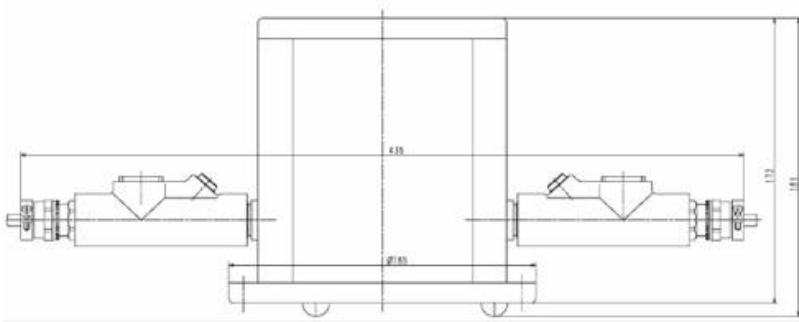

Minebea YPS02-XUR Power Supply, Hazardous area for USA

Hazardous area power supply for FC-series explosion proof scales (8 feet of intrinsic cable x 8 feet of cable requiring hardwiring by a licensed electrician) - 110V only for USA

Minebea
intec
The true measure

Manufacture: Minebea Intec

SKU: YPS02-XUR

Weight: 4.00 lb

Free Ground Shipping within the
48 continental US States

Please Call
(800)832-0055

Features

Hazardous area power supply for FC-series explosion proof scales (8 feet of intrinsic cable x 8 feet of cable requiring hardwiring by a licensed electrician) - 110V only