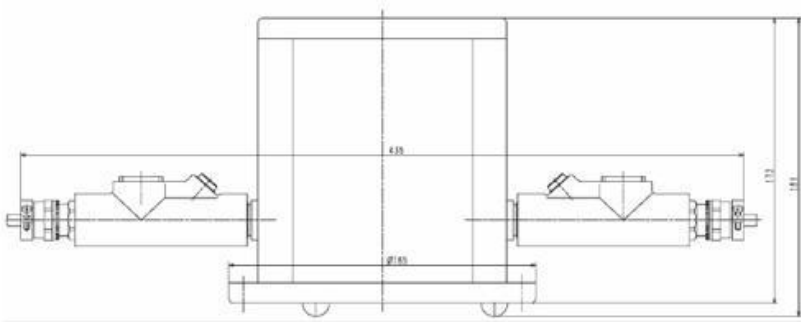

## Minebea YPS02-XKR Power Supply, Hazardous area for Canada

Hazardous area power supply for FC-series explosion proof scales (8 feet of intrinsic cable x 8 feet of cable requiring hardwiring by a licensed electrician) - 110V only for Canada

**Minebea**  
**intec**  
*The true measure*

Manufacture: Minebea Intec

SKU: **YPS02-XKR**

Weight: 4.00 lb

Free Ground Shipping within  
the 48 continental US States

Please Call (800)832-0055

### Features

Hazardous area power supply for FC-series explosion proof scales (8 feet of intrinsic cable x 8 feet of cable requiring hardwiring by a licensed electrician) - 110V only

for Canada