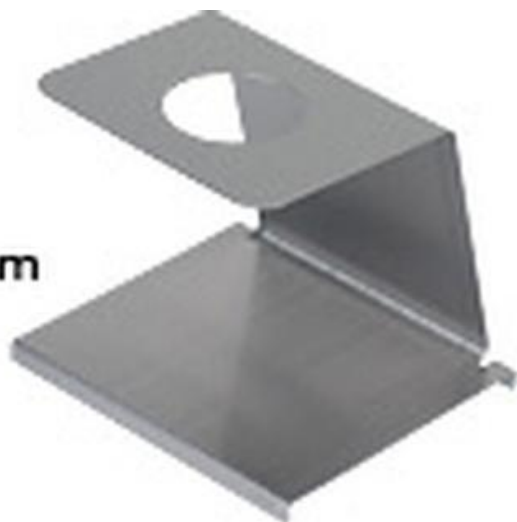

Detecto ICH1 Single Cone Holder

Detecto's ice cream cone holder is removable, so the PS-4 scale may be used for weighing cups and other portioning needs.

Detecto
ICH1
 Single
 Ice Cream
 Cone
 Holder

Manufacture: Detecto
 SKU: **ICH1**
 UPC: 809161180404
 Dimensions
 X: 11.00 Y: 11.00 Z: 5.00
 Weight: 2.00 lb

Please Call
(800)832-0055

Features

Detectos ice cream cone holder is removable, so the PS-4 scale may be used for weighing cups and other portioning needs.

Detectos Digital Ice Cream Cone Scale

Model	Description	Construction	Overall Dimensions	Additional Dimensions	Ship Wt.
ICH1	Single Cone Holder <i>(holds 1 cone)</i>	Stainless steel	5.75" W x 4.83" D x 4.82" H	1.875" hole diameter	2 lb
ICH2	Dual Cone Holder <i>(holds 2 cones)</i>	Stainless steel	5.75" W x 4.83" D x 4.82" H	1.5" and 2" hole diameters	2 lb